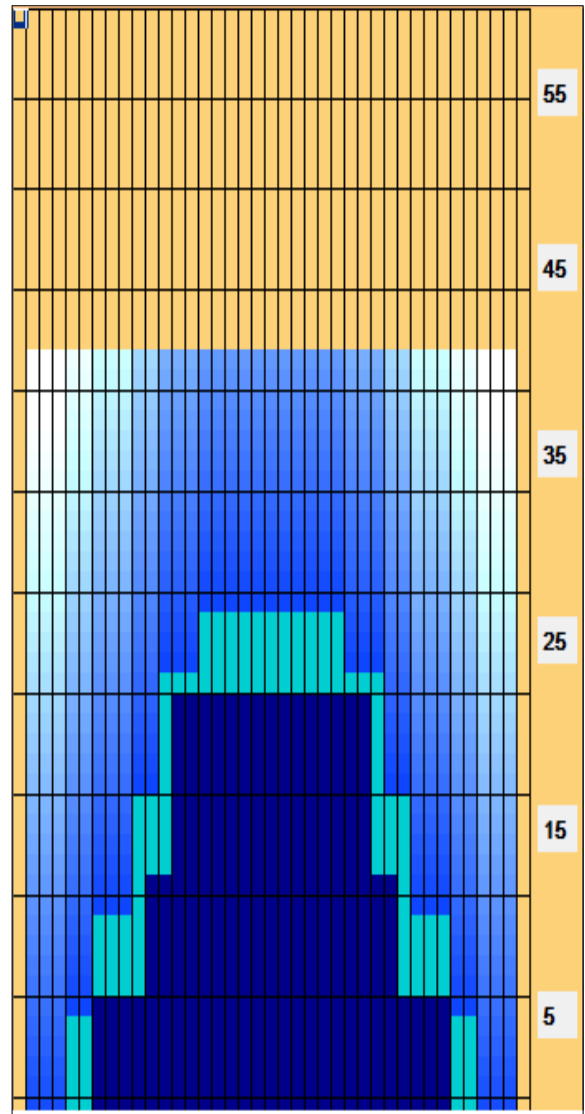

JPBA WOMENS ALL STAR GAME 2019

Oil Pattern Distance:	42 Feet	Reverse Brush Drop:	42 Feet	Oil Per Board:	50 uL
Forward Oil Total:	15.7 mL	Reverse Oil Total:	8.4 mL	Volume Oil Total:	24.1 mL
Forward Boards Crossed:	314 Boards	Reverse Boards Crossed:	168 Boards	Total Boards Crossed:	482 Boards

	Start	Stop	Loads	Speed	Crossed	Start	End	Feet	T.Oil
1	2L	2R	3	14	111	0.0	3.9	3.9	5550
2	5L	5R	2	18	62	3.9	9.0	5.1	3100
3	7L	7R	2	18	54	9.0	14.1	5.1	2700
4	10L	10R	2	22	42	14.1	20.3	6.2	2100
5	12L	12R	2	22	34	20.3	26.5	6.2	1700
6	15L	15R	1	22	11	26.5	29.6	3.1	550
7	2L	2R	0	22	0	29.6	32.0	2.4	0
8	2L	2R	0	26	0	32.0	42.0	10.0	0

Conditioner:
Type In or Select One

TransferType:
Type In or Select One

Forward
Reverse
Combined
Buff

	Start	Stop	Loads	Speed	Crossed	Start	End	Feet	T.Oil
1	2L	2R	0	30	0	42.0	25.0	-17.0	0
2	13L	13R	3	22	45	25.0	15.7	-9.3	2250
3	11L	11R	2	22	38	15.7	9.5	-6.2	1900
4	7L	7R	2	18	54	9.5	4.4	-5.1	2700
5	5L	5R	1	14	31	4.4	2.5	-1.9	1550
6	2L	2R	0	10	0	2.5	0.0	-2.5	0

Item	3L-7L:18L-18R	8L-12L:18L-18R	13L-17L:18L-18R	18L-18R:17R-13R	18L-18R:12R-8R	18L-18R:7R-3R
Description	Outside Track:Middle	Middle Track:Middle	Inside Track:Middle	Middle: Inside Track	Middle:Middle Track	Middle:Outside Track
Track Zone Ratio	3.57	1.61	1.02	1.02	1.61	3.57